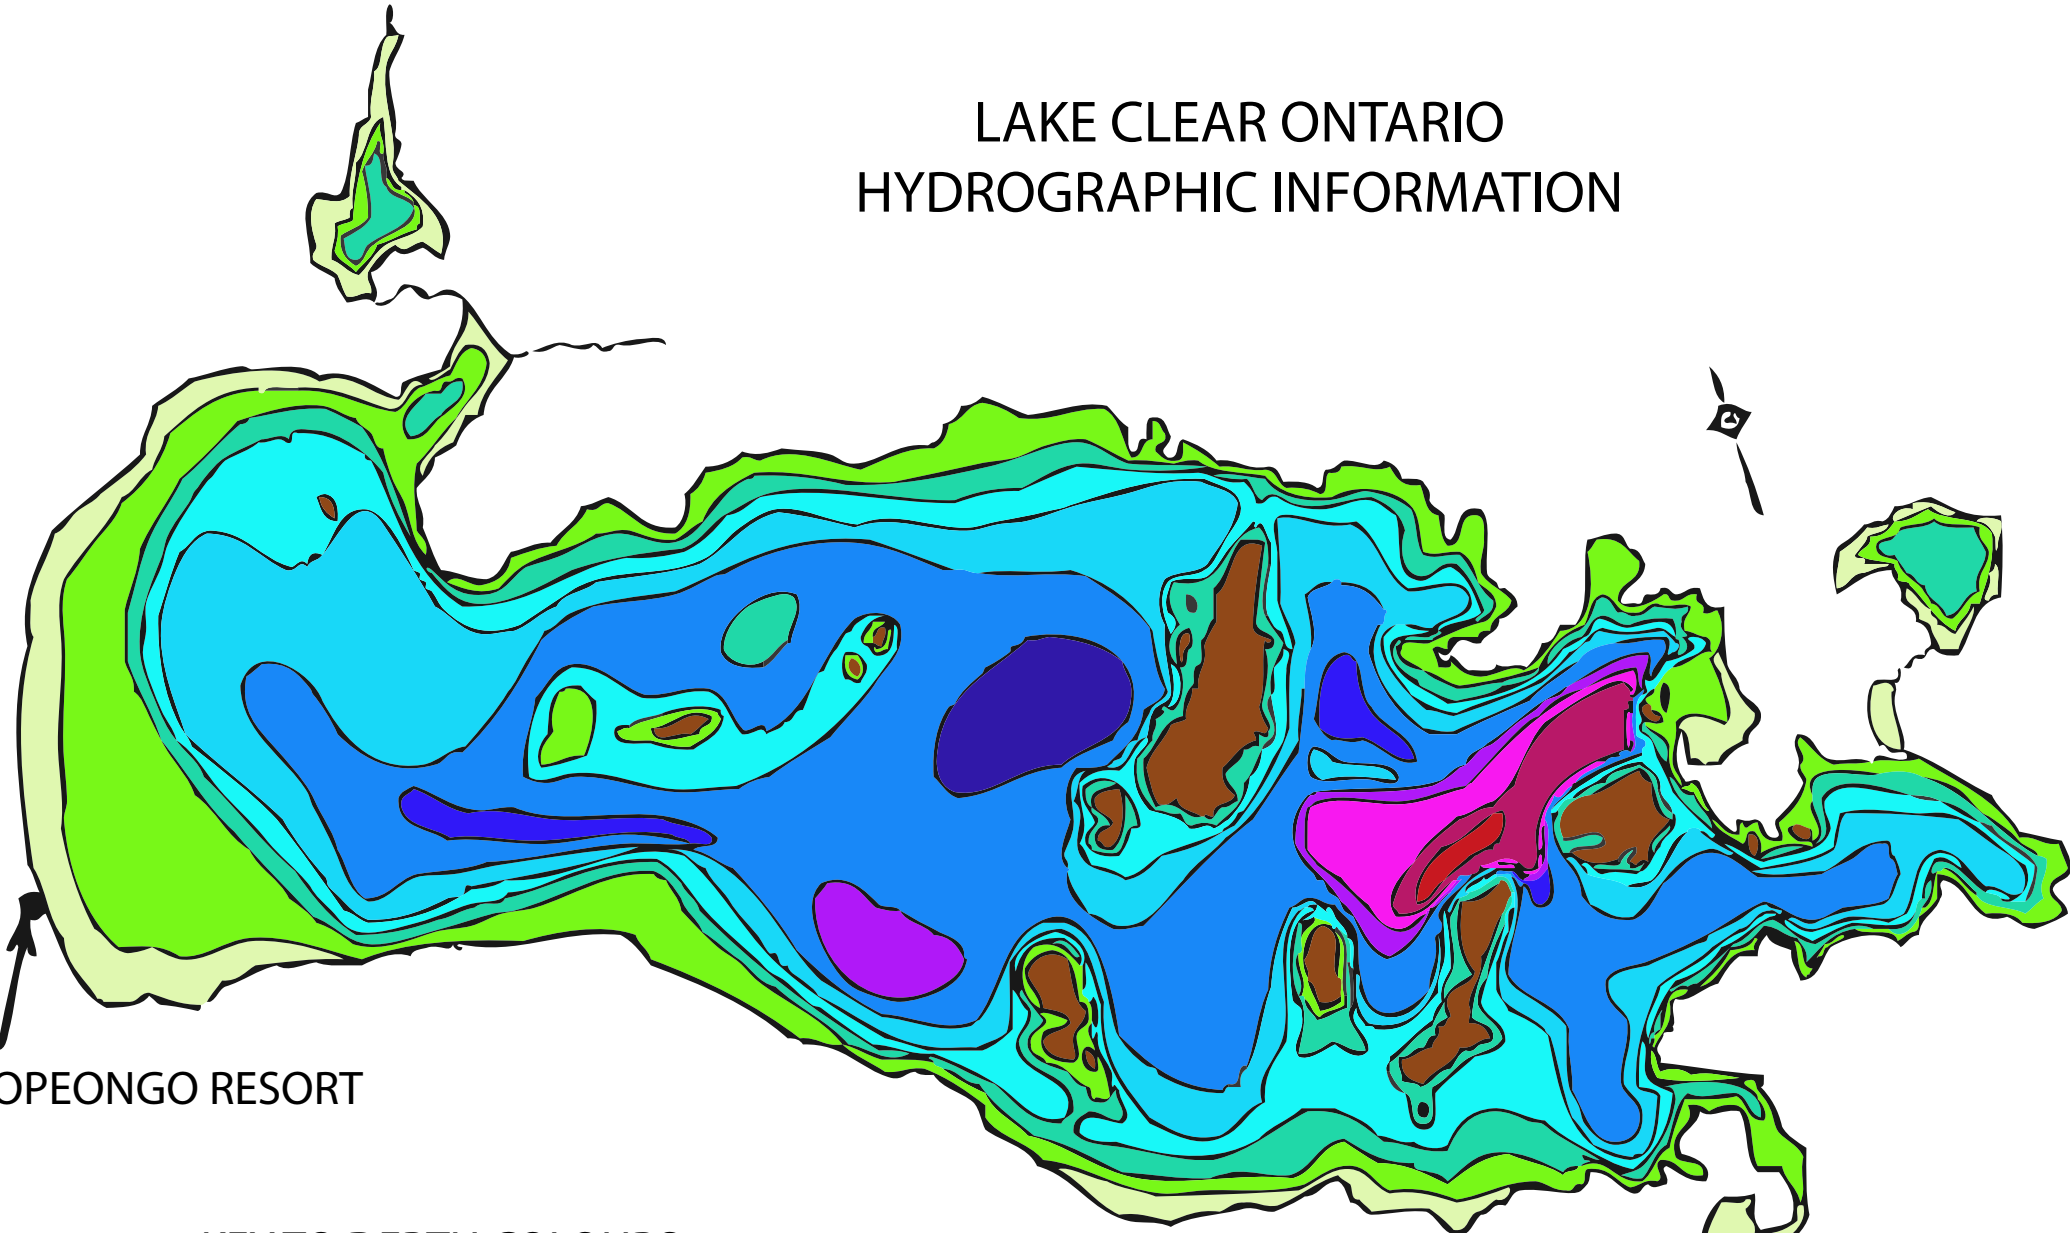

# LAKE CLEAR ONTARIO HYDROGRAPHIC INFORMATION

OPEONGO RESORT

### KEY TO DEPTH COLOURS

ISLAND	120' -	80' -	70' -	40' -	10' -	3' -
140' -	100' -	75' -	60' -	20' -	5' -	

Lake Clear is app 6 miles long and between 3/4 and 1 1/2 miles wide (9.6km x 1.2 to 2.4km)